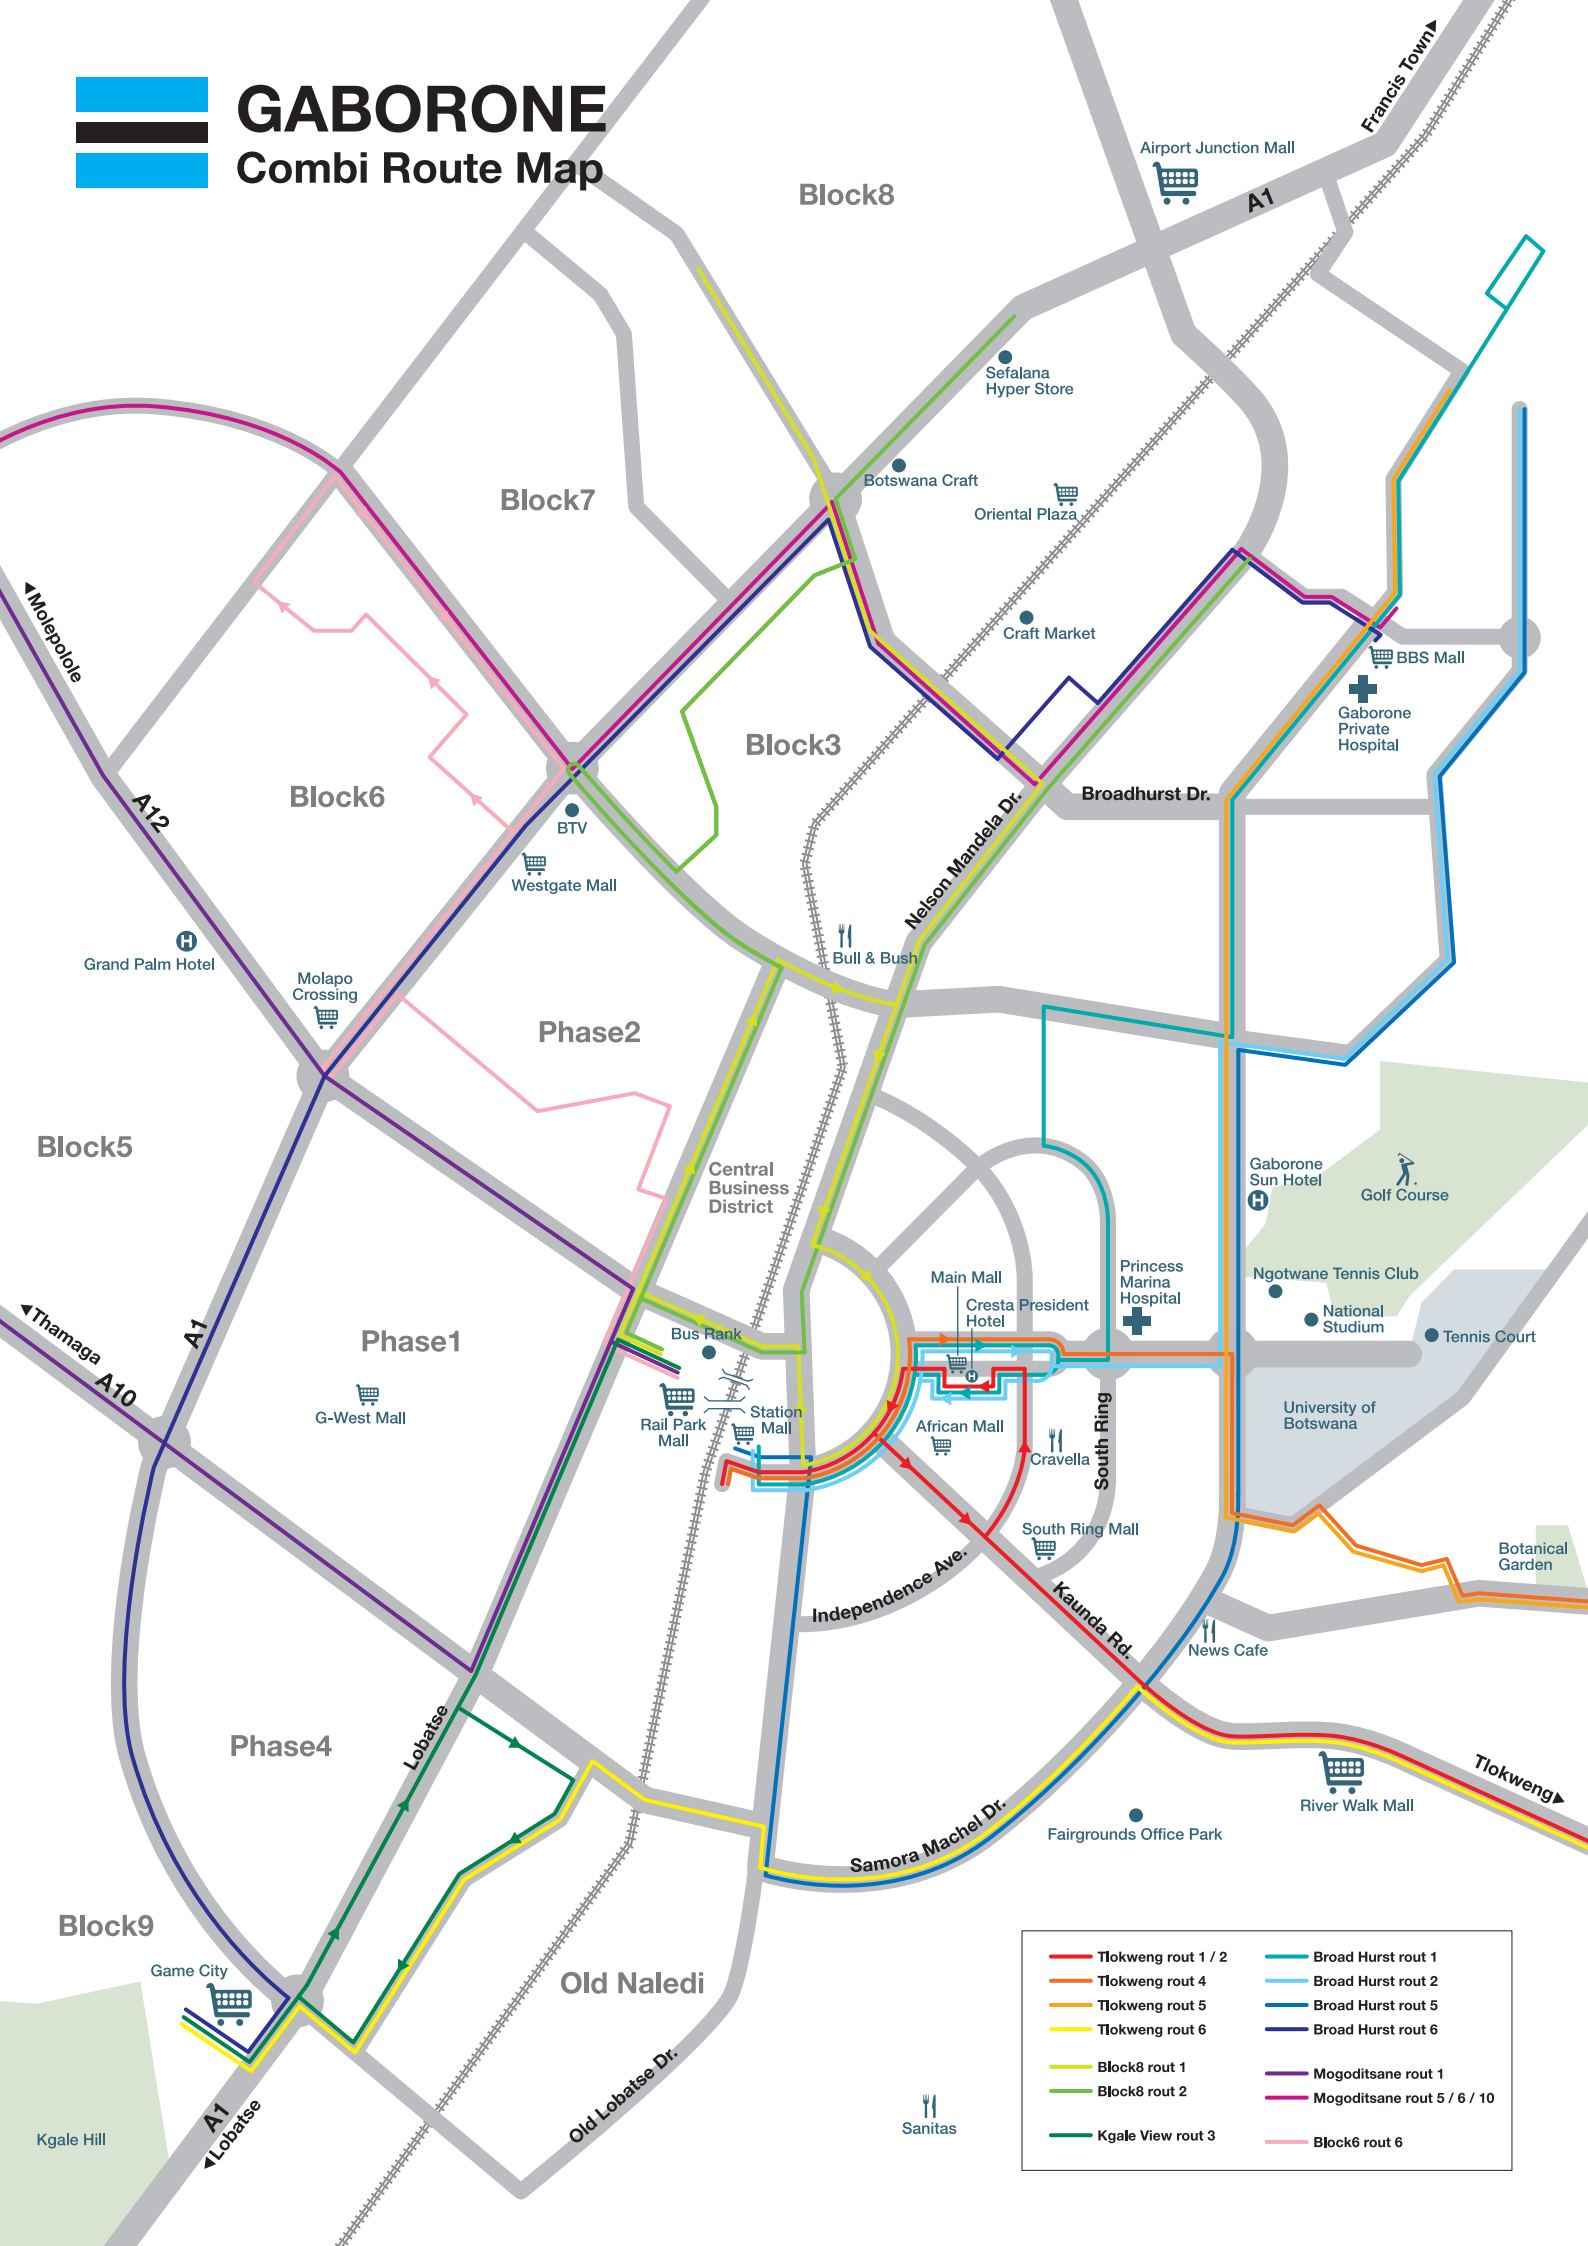

GABORONE

Combi Route Map

— Tlokwenng route 1 / 2	— Broad Hurst route 1
— Tlokwenng route 4	— Broad Hurst route 2
— Tlokwenng route 5	— Broad Hurst route 5
— Tlokwenng route 6	— Broad Hurst route 6
— Block8 route 1	— Mogoditsane route 1
— Block8 route 2	— Mogoditsane route 5 / 6 / 10
— Kgale View route 3	— Block6 route 6